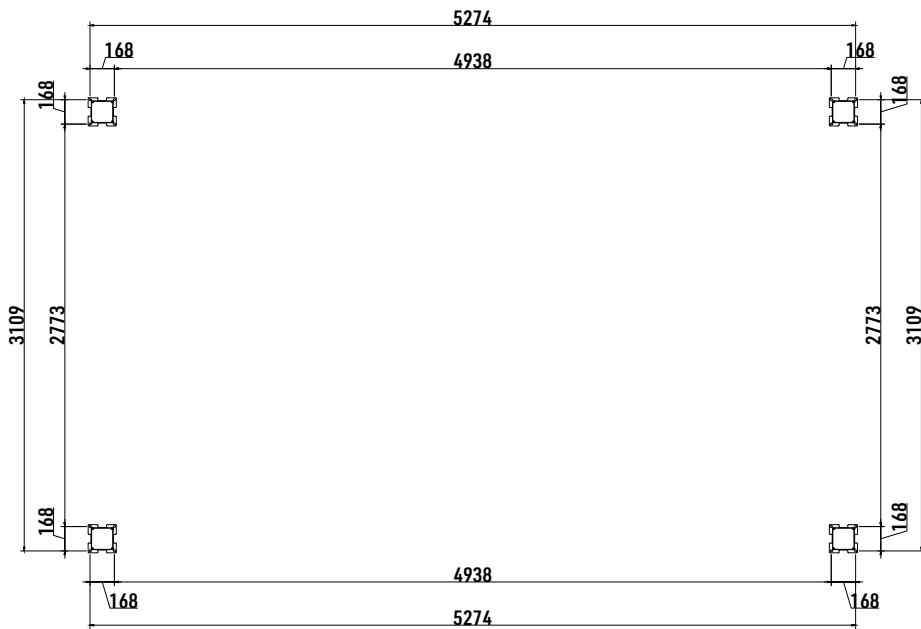

Carport Basic Combination A