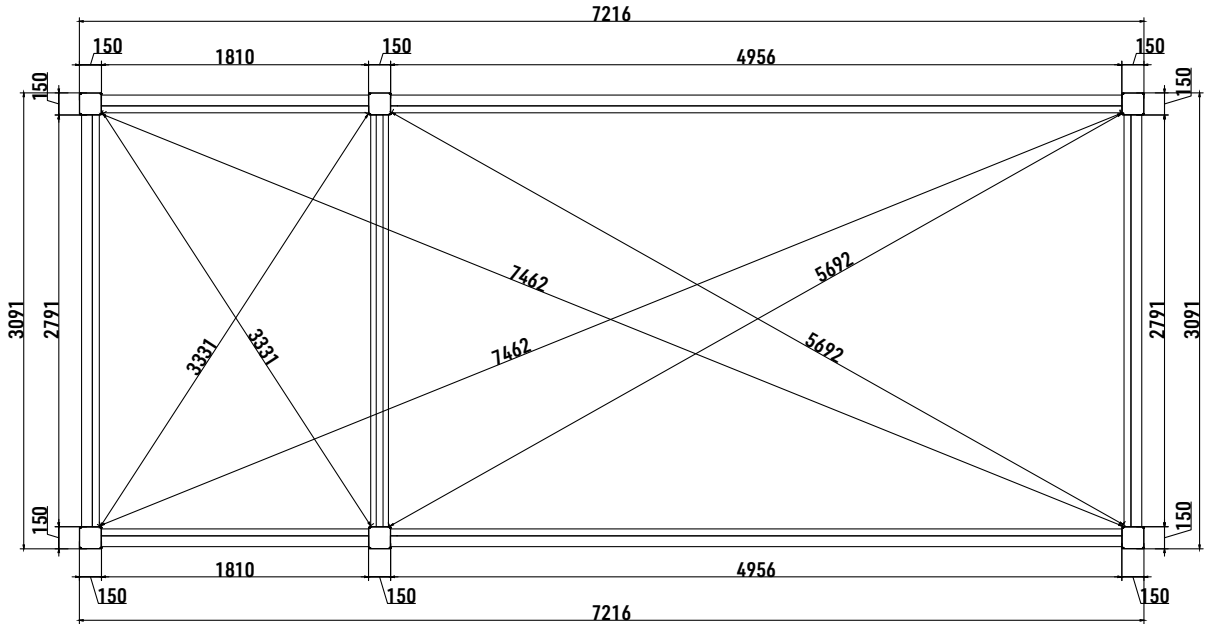

Carport Basic + Storage Combination A + Combination B