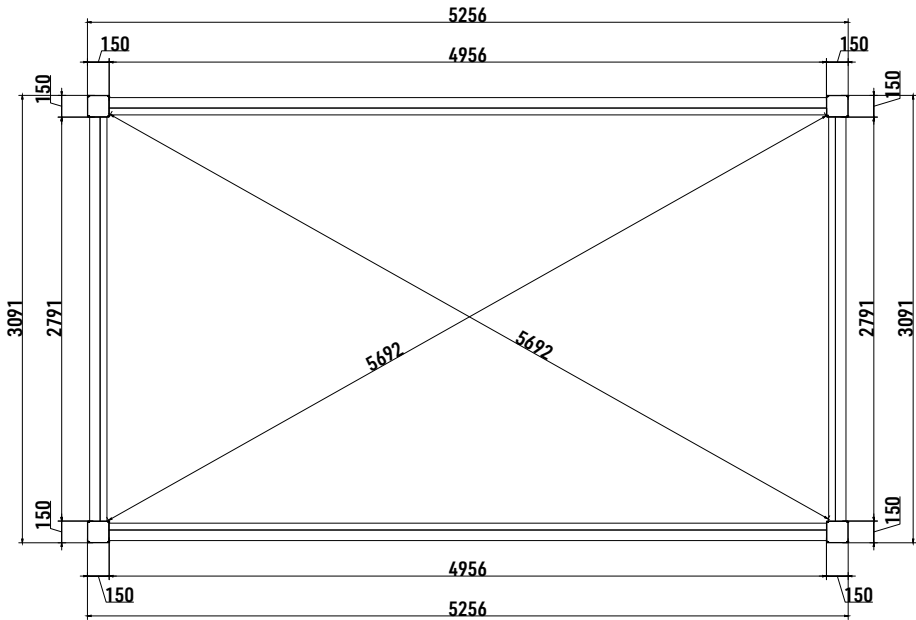

Carport Basic Combination A