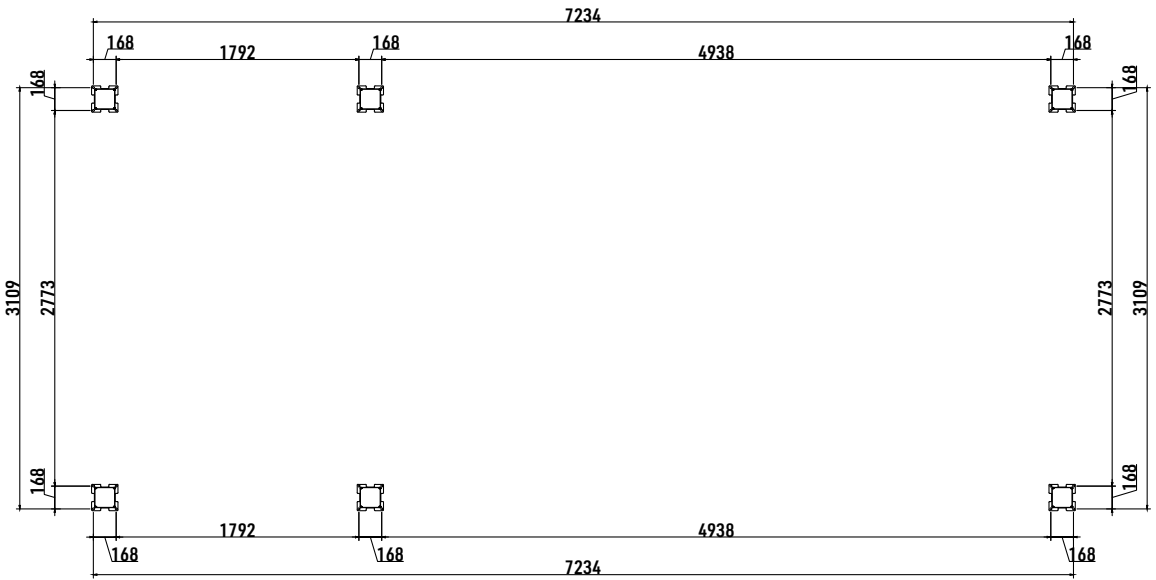

Carport Basic + Storage Combination A + Combination B