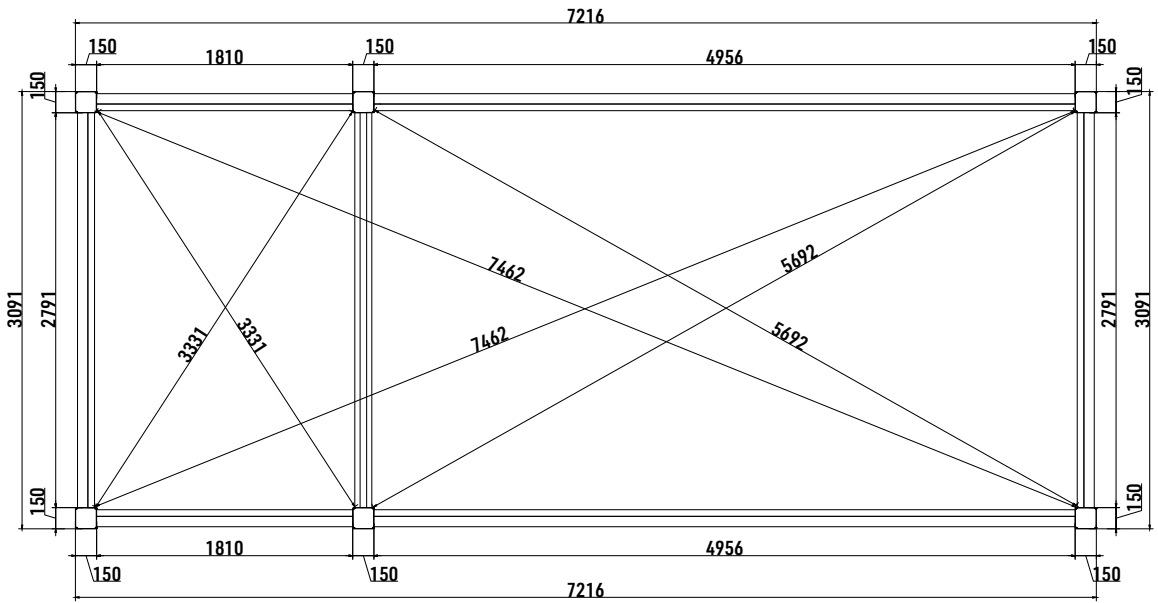

Carport Basic + Storage Combination A + Combination B